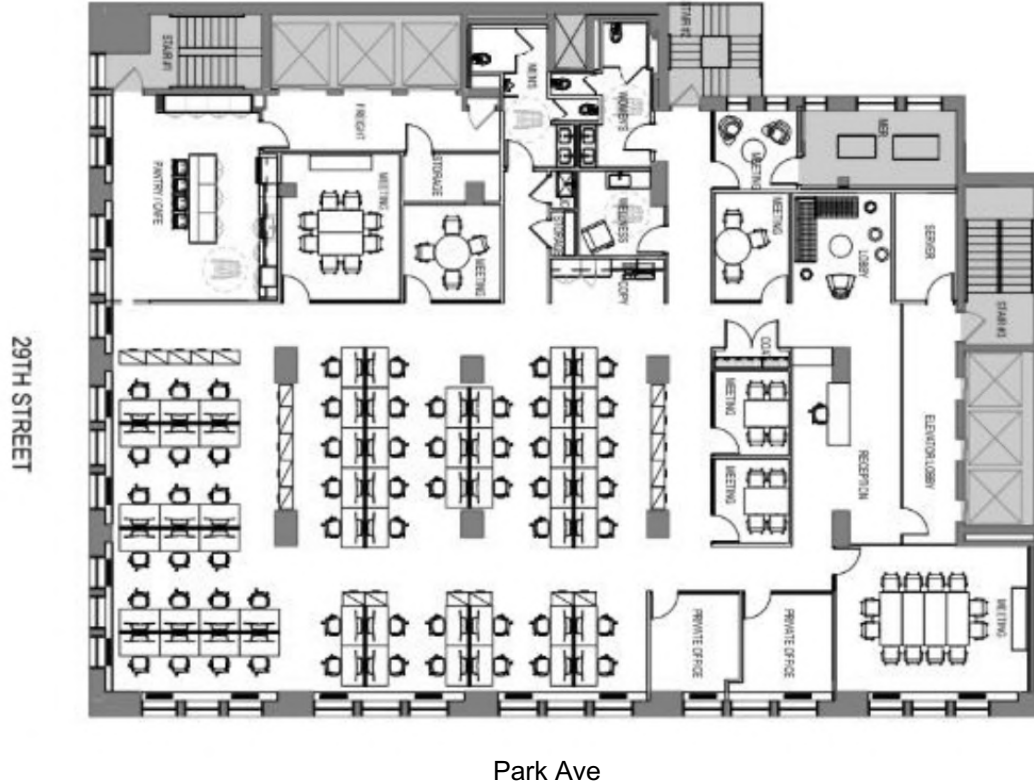

432 Park Ave South

Office Test Fit

samcoproperties.net 212 685 6400